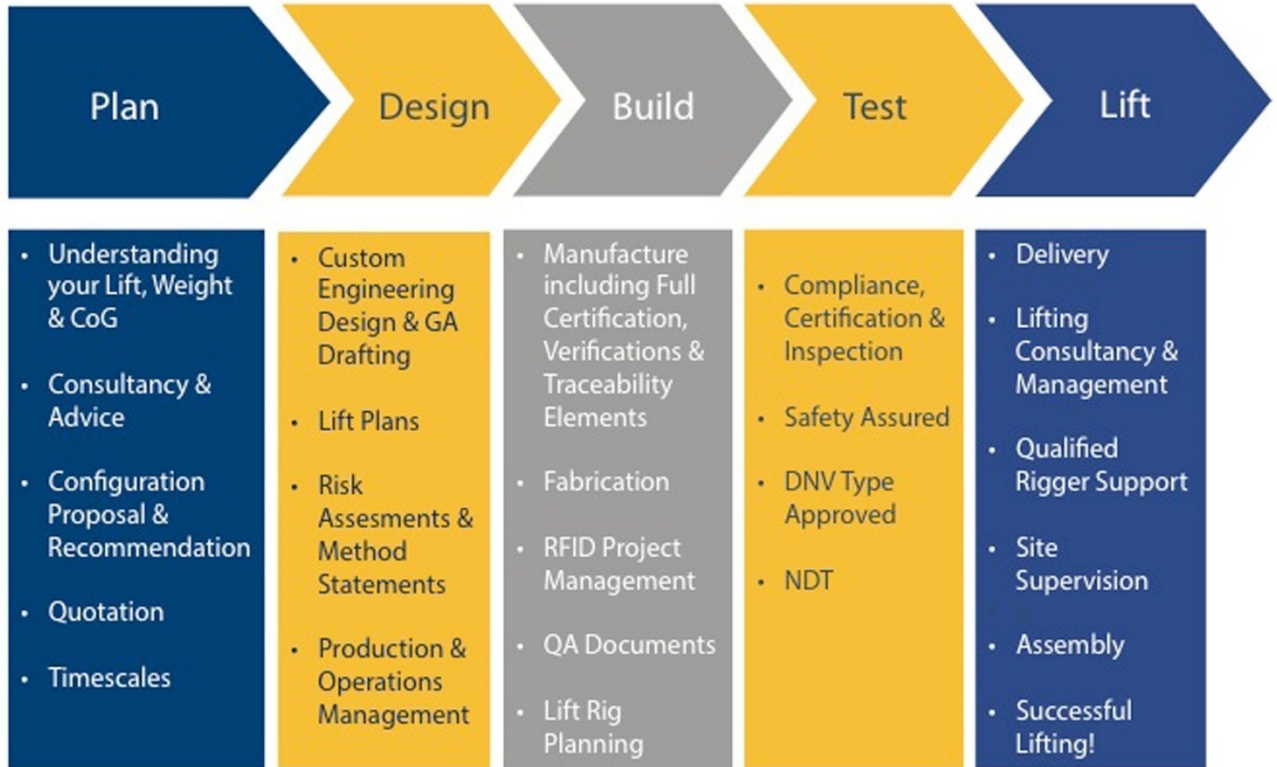

LIFT MANAGEMENT

TAKING A HOLISTIC APPROACH TO YOUR HEAVY LIFTING PROJECT

For more information or to discuss your requirements please contact;

IMES Ltd

Tel +44 (0) 1224 705777

Email projects@imes-group.com